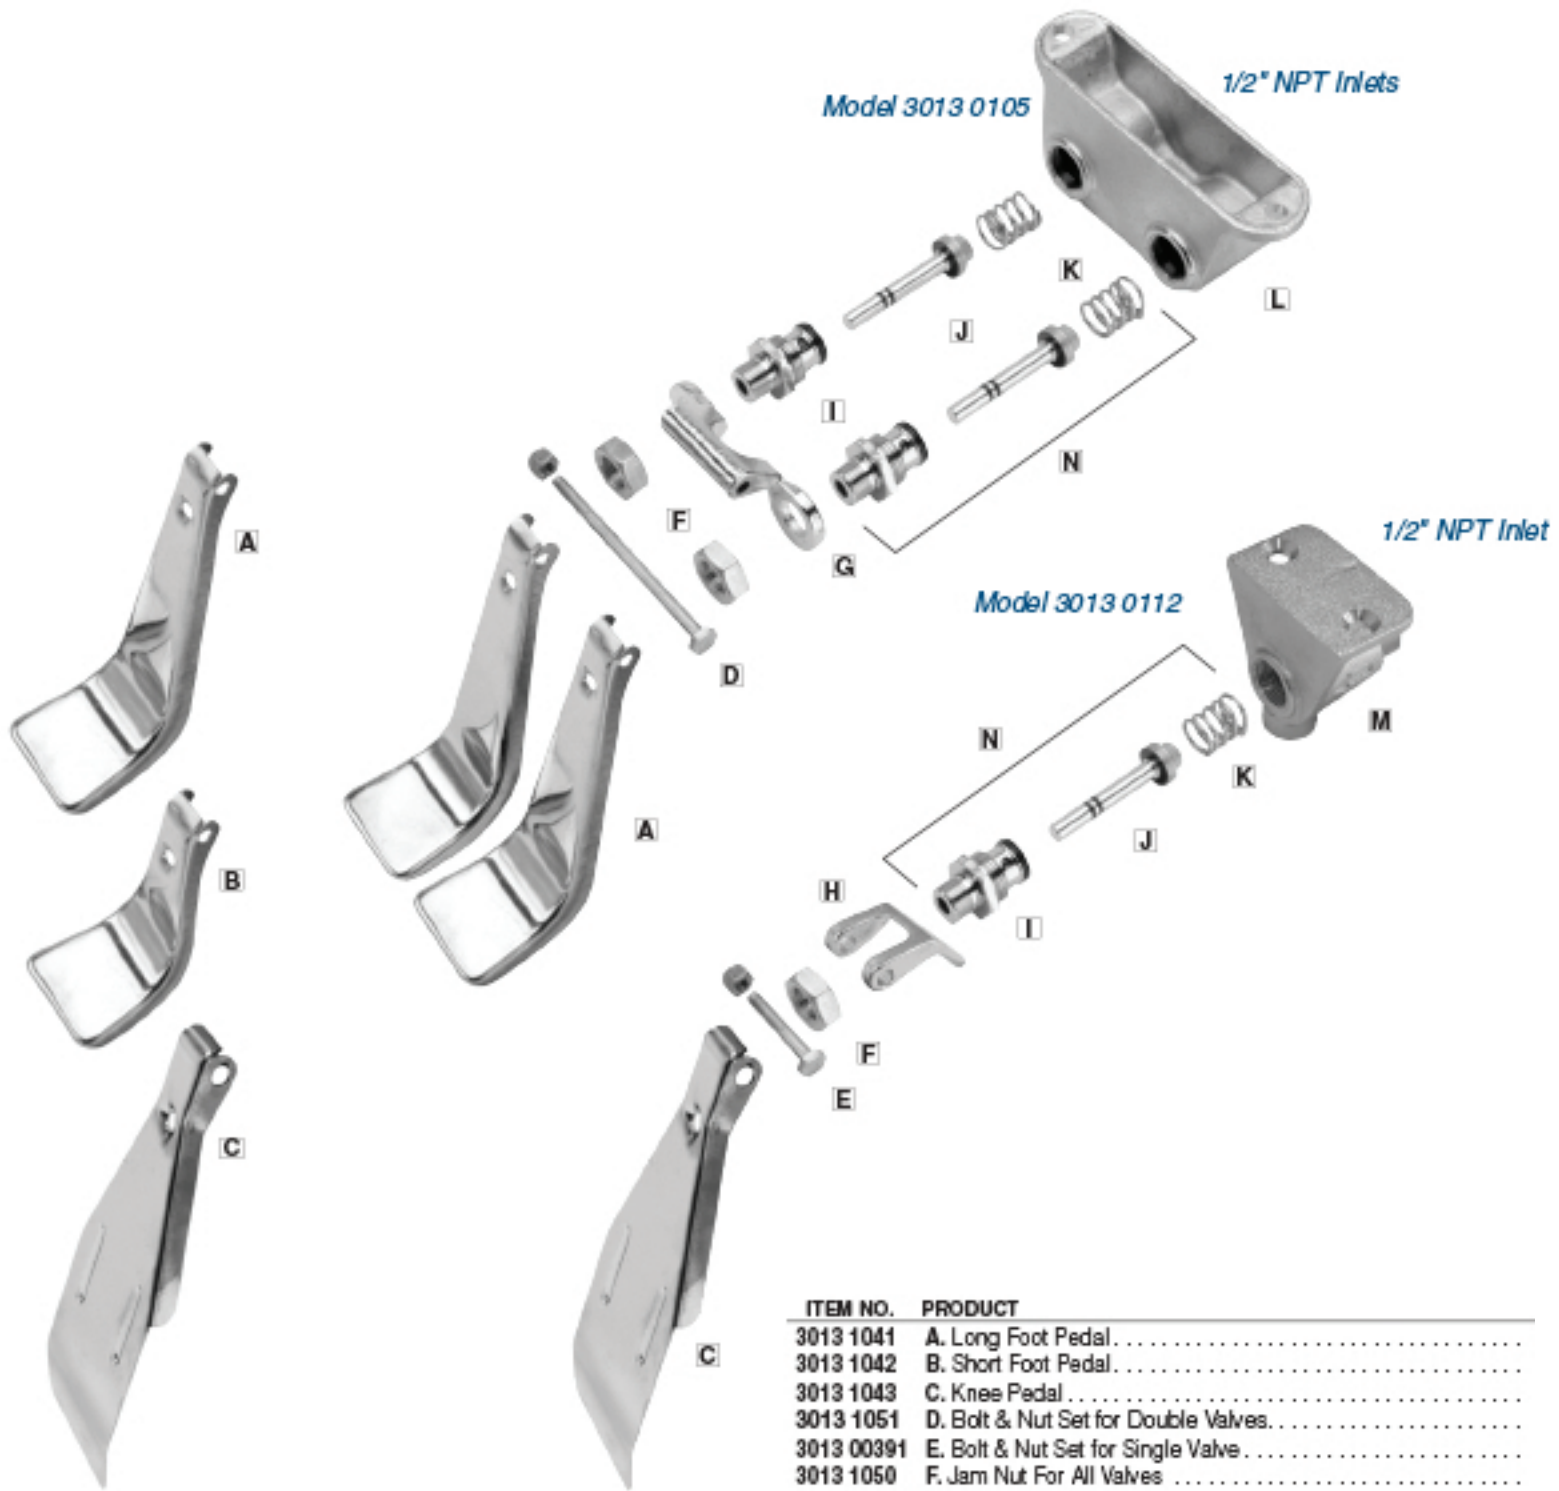

Foot and Knee Pedal Valve Replacement Parts

ITEM NO.	PRODUCT
3013 1041	A. Long Foot Pedal
3013 1042	B. Short Foot Pedal
3013 1043	C. Knee Pedal
3013 1051	D. Bolt & Nut Set for Double Valves
3013 00391	E. Bolt & Nut Set for Single Valve
3013 1050	F. Jam Nut For All Valves
3013 1052	G. Double Valve Bracket
3013 10541	H. Single Valve Bracket
3013 1053	I. Threaded Insert for Single & Double Valves
3013 1055	J. Plunger Assembly for Single & Double Valves
3013 1056	K. Stainless Steel Spring for Single & Double Valves
3013 1057	L. Double Valve Body Only
3013 1058	M. Single Valve Body Only
3013 10611	N. Valve Repair Kit (Sold One Each and Fits Hot or Cold Side)
3013 0201	O. Manual Mixing Check Valve (Not Pictured)